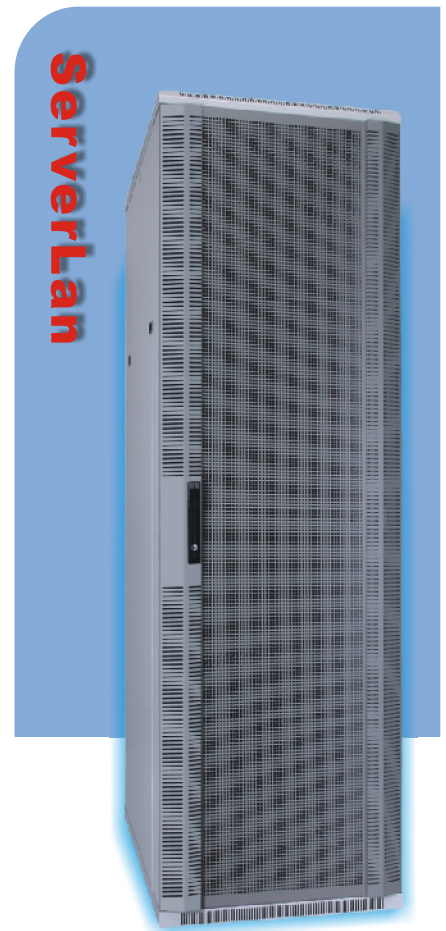

C Class ServerLan - Multi-Platform Server Enclosure

SUN Server Application

Patching Application

IBM Server Application

For server cabinets is thermal management, and again C Class ServerLan sets a new standard with steel perforated door featuring a 75% open area. Steel or glass perforated doors at the front or rear are standard on C Class ServerLan Enclosure. Also includes a vented top panel with integrated cable entry panel.

C Class was designed to be both flexible and affordable. When you place your order, you get (and pay for) only as many features as you need for your application.

To make it easy for you, C Class is offered in few basic configurations. One of these units may be sufficient for your application. If not, choose from the extensive range of CTL accessories to build the system you require.

Basic Package Configurations

1. Heavy duty frame, top and base with cable entry (1000kg static load)
2. Perforated glass front door w/ swing handle lock
3. Perforated steel rear door w/ swing handle lock
4. Quick release side panel w/ clip lock x2
5. Full height adjustable 19" panel mounting angle w/ U marking x 4
6. Full height adjustable aux. side mount panel x 2 (900mm or above deep rack only)
7. Full height adjustable cable channel x 4 (800mm wide rack only)
8. Top mount fan tray w/ 4 x AC 220V ball bearing fan
9. Full height adjustable cable tray x 2 (75mm wide)
10. Heavy duty castor and leveling feet x 4
11. M6 cage nut, fixings and plastic cup washer x 50