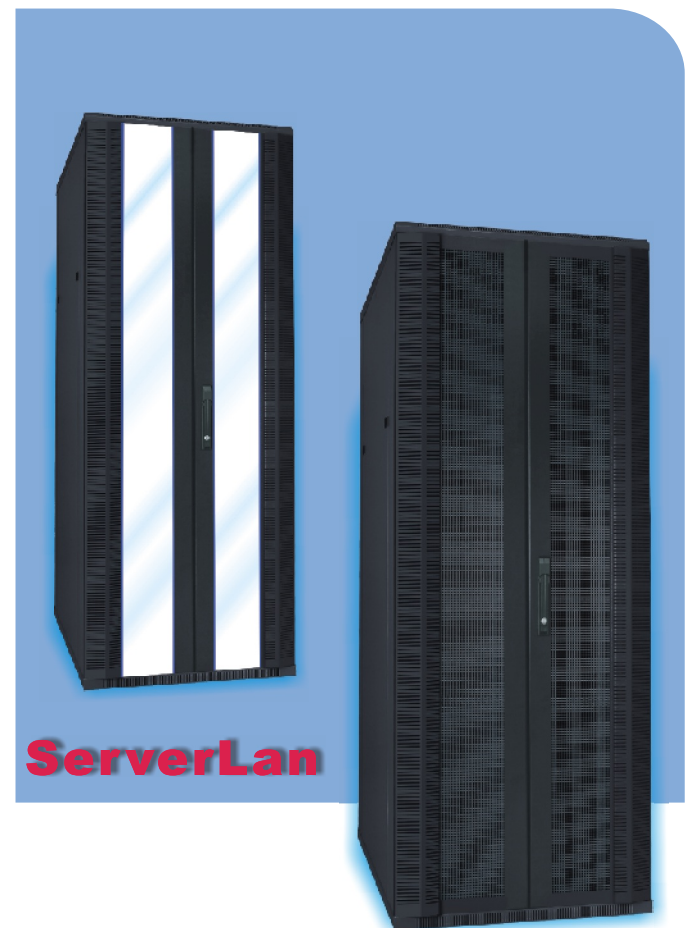

Middle split door

Ordering Information

Effective Height (U)	Overall Dimension	Width / Depth (mm)	Order Code (Two Tone Grey)	Order Code (Anthracite Black)
45U	2185mm / 86"	800 x 1000	C6-8045	C6-8045B
		800 x 960	C6-8945	C6-8945B
		800 x 800	C6-8845	C6-8845B
		800 x 600	C6-8645	C6-8645B
42U	2055mm / 81"	800 x 1000	C6-8042	C6-8042B
		800 x 960	C6-8942	C6-8942B
		800 x 800	C6-8842	C6-8842B
		800 x 600	C6-8642	C6-8642B
37U	1835mm / 72"	800 x 1000	C6-8037	C6-8037B
		800 x 960	C6-8937	C6-8937B
		800 x 800	C6-8837	C6-8837B
		800 x 600	C6-8637	C6-8637B
27U	1390mm / 55"	800 x 960	C6-8927	C6-8927B
		800 x 800	C6-8827	C6-8827B
		800 x 600	C6-8627	C6-8627B
22U	1165mm / 46"	800 x 960	C6-8922	C6-8922B
		800 x 800	C6-8822	C6-8822B
		800 x 600	C6-8622	C6-8622B
17U	945mm / 37"	800 x 960	C6-8917	C6-8917B
		800 x 800	C6-8817	C6-8817B
		800 x 600	C6-8617	C6-8617B